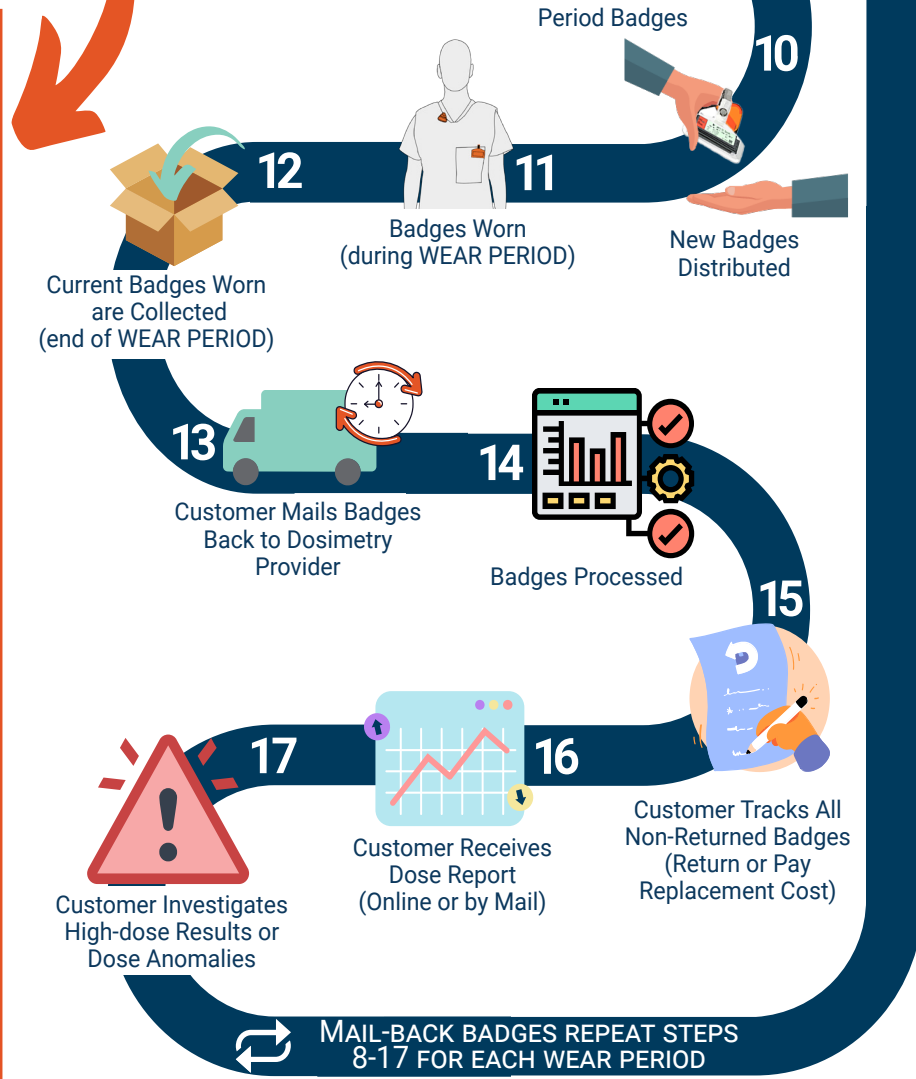

DOSIMETRY BADGE CYCLE

UNDERSTANDING THE DIFFERENCE BETWEEN THE TRADITIONAL MAIL-BACK BADGE CYCLE AND THE INSTADOSE® BADGE CYCLE.

START UP NEW SERVICE

Stop the Cycle with
instadose® WE
PERSONAL DOSIMETER

Wearers Read Instadose Badges On-demand (Weekly or Monthly) or Set Automatic Calendar Reads

Admins **Routinely** View Dose Results Online to Confirm All Dose Reads Transmitted

Customer Investigates High-dose Results or Dose Anomalies

LEARN MORE AT
www.instadose.com

EXISTING SERVICE (MAIL-BACK BADGES)