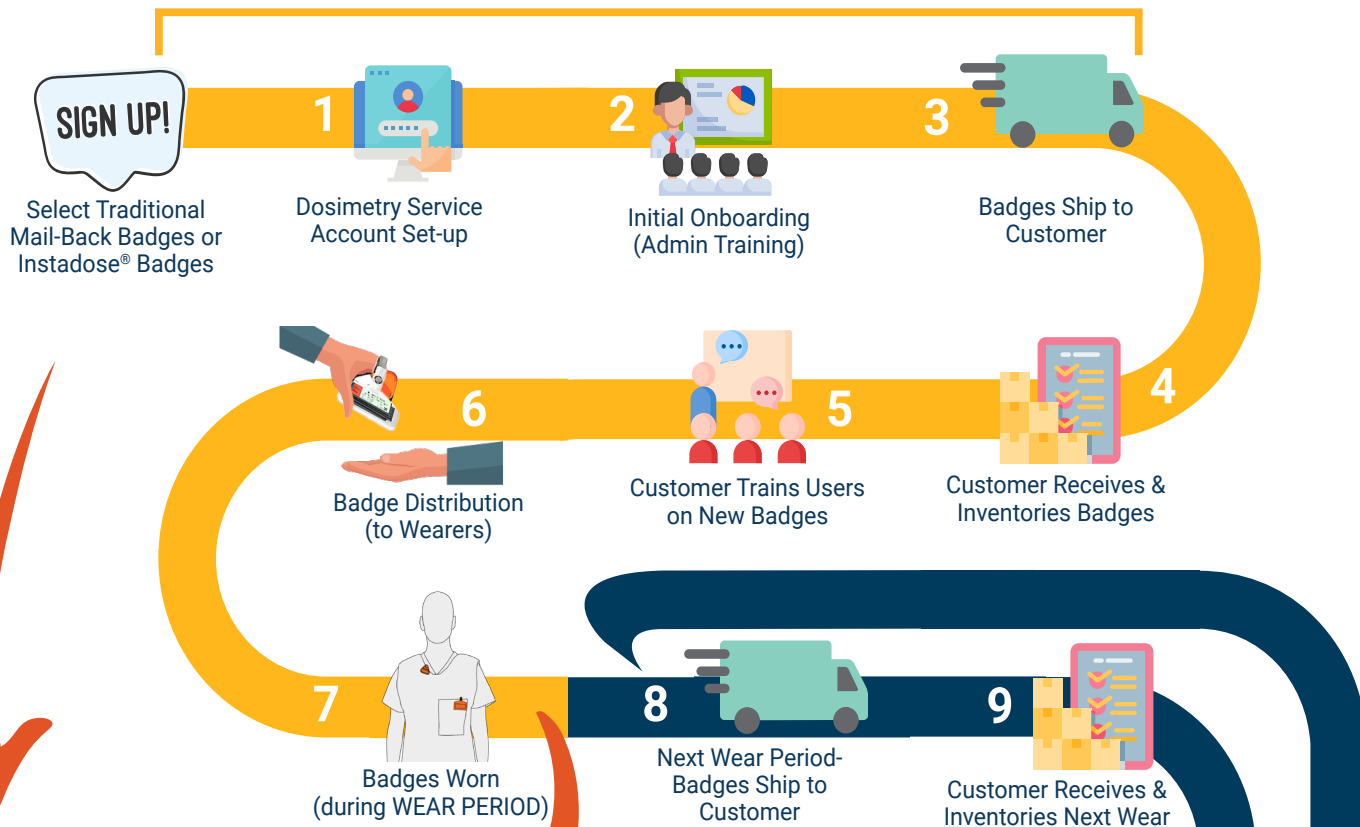

DOSIMETRY BADGE CYCLE

UNDERSTANDING THE DIFFERENCE BETWEEN THE TRADITIONAL MAIL-BACK BADGE CYCLE AND THE INSTADOSE® BADGE CYCLE.

START UP NEW SERVICE

Stop the Cycle with
instadose® WE
PERSONAL DOSIMETER

Wearers Read Instadose Badges On-demand (Weekly or Monthly) or Set Automatic Calendar Reads

Admins **Routinely** View Dose Results Online to Confirm All Dose Reads Transmitted

Customer Investigates High-dose Results or Dose Anomalies

LEARN MORE AT
www.instadose.com

EXISTING SERVICE (MAIL-BACK BADGES)